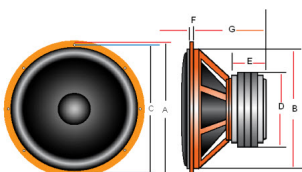

Nominal Impedance : 8 ohm

Sensitivity (1w/1m) : 98 dB.

Voice coil diameter : 152

Manufacturer: GIP. Model: GPA 2155 Nominal Diameter = 533.4 mm (21 inches)			
Resonance in Free Air	f(0) = 31.627 Hz	Reference Efficiency	n(0) = 1.4067 %
Resonance on Baffle	f(b0) = 0 Hz	Voice Coil Inductance	L(lc) = 4.3847 mH (1k)
Total Q	Q(ts) = 0.3368		L(lc) = 1.5907 mH (10k)
Electrical Q	Q(es) = 0.34901	Flux Density	B = 0 Tesla
Mechanical Q	Q(ms) = 10.455	Length of Wire in Gap	L = 0 meters
Equivalent Volume	V(as) = 162.3 liters	BL Product	BL = 43.858 N/Amp
	V(s) = 5.7315 cu ft	Effective Moving Mass	M(ms) = 631.99 grams
Compliance	C(ms) = 0.04 mm/N	Voice Coil Diameter	D(vc) = 0 mm
Mechanical Resistance	R(ms) = 0 kg/s		D(vc) = 0 in
DC Resistance	R(dc) = 5.3303 Ohms	Voice Coil Depth	D(cd) = 0 mm
Maximum Impedance	Z(max) = 165.46 Ohms	Magnetic Gap Depth	D(mg) = 0 mm
Minimum Impedance	Z(min) = 5.3303 Ohms	Voice Coil Material:	
Max Thermal Power	P(θ) = 0 Watts	Voice Coil Former:	
Thermal Resistance	R(θ) = 0 deg C/W	Voice Coil Layers:	
Max Linear Excursion	X(lmax) = 0 mm, peak	Voice Coil Wire Gauge:	
	X(peak) = 0 mm, peak	Voice Coil Vert:	
Max Excursion	X(max) = 0 mm, peak	Wright Parameters:	K(j) = 0.049948
Piston Area	S(D) = 0.16392 sq m		X(i) = 0.85213
Peak Volume Displ	V(D) = 0 liters		K(i) = 0.18548
Sensitivity	SPL = 93.582 dB SPL (1W/1m)		X(j) = 0.54266
	SPL = 95.345 dB SPL (2.83Vrms)		