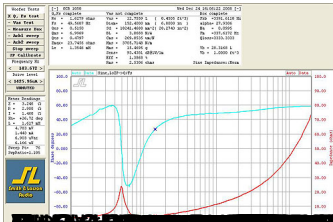

GCB-1050

Written by Administrator

Monday, 06 April 2009 07:34 - Last Updated Friday, 21 October 2016 03:46

Model

A

B

C