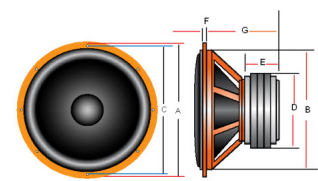

GCB-1050

Written by Administrator

Monday, 06 April 2009 07:34 - Last Updated Friday, 21 October 2016 03:46

Model

A

B

C