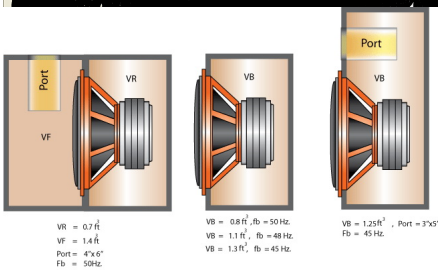

GCB-1050

Written by Administrator

Monday, 06 April 2009 07:34 - Last Updated Friday, 21 October 2016 03:46

Model

A

B

C