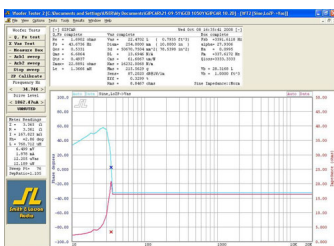

□ GCB-1050

Power	400+400W.
Impedance	4 Ohm. +4 Ohm.
Frequency response	32Hz. – 2 KHz.
Sensitivity 1W / 1 M.	91 db.
Voice coil Dia.	63 mm.
Magnet Ferrite strontium	180 x 40 mm.

GCB-1050

Written by Administrator