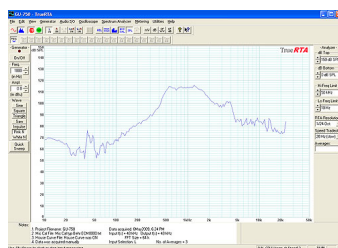

SPECIFICATIONS

Nominal Impedance	: 8 ohm
Program Power	: 500w
Frequency range	: 200Hz. – 7KHz
Voice coil diameter	: 69mm
Magnet dimension	: 145mm x 20mm

GU-750

Written by Administrator

Monday, 06 April 2009 07:34 - Last Updated Friday, 21 October 2016 02:48
