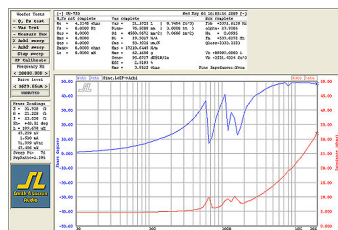

SPECIFICATIONS

Nominal Impedance	: 8 ohm
Program Power	: 500w
Frequency range	: 200Hz. – 7KHz
Voice coil diameter	: 69mm
Magnet dimension	: 145mm x 20mm

GU-750

Written by Administrator

Monday, 06 April 2009 07:34 - Last Updated Friday, 21 October 2016 02:48
