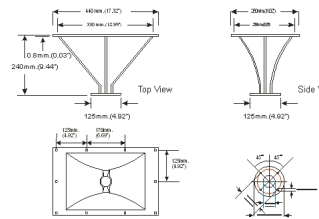

Material : Aluminium  
Color : Black  
Nominal coverage angle (HxV)-6db : 90 x 60 degree  
Cut off frequency : 400 Hz.  
Throat diameter : 50mm. ( 2" )

Mouthing dimension  
Rear height : 235mm. (9.25")  
Rear width : 330mm. ( 12.99")

Overall dimension  
Mouthing height : 280mm.(11.02")  
Mouthing width : 440mm.(17.32")  
Length : 240mm.(9.44")

Mounting flange thickness : 8mm.(0.31")  
Mounting Hole diameter : 8mm.(0.31")

Baffle cut out mounting  
Height : 240mm.(9.44")  
Width : 335mm.(13.18")  
Net weight : 4.2 Kg. ( 9.24 lb )  
Shipping weight : 5 Kg.( 11 lb )

## DH-6040

Written by Administrator

Monday, 06 April 2009 07:34 - Last Updated Wednesday, 27 May 2009 02:25

---

Packing carton dimention

460mm.x300mm.x280mm.

18.11" x 11.81" x 11.02